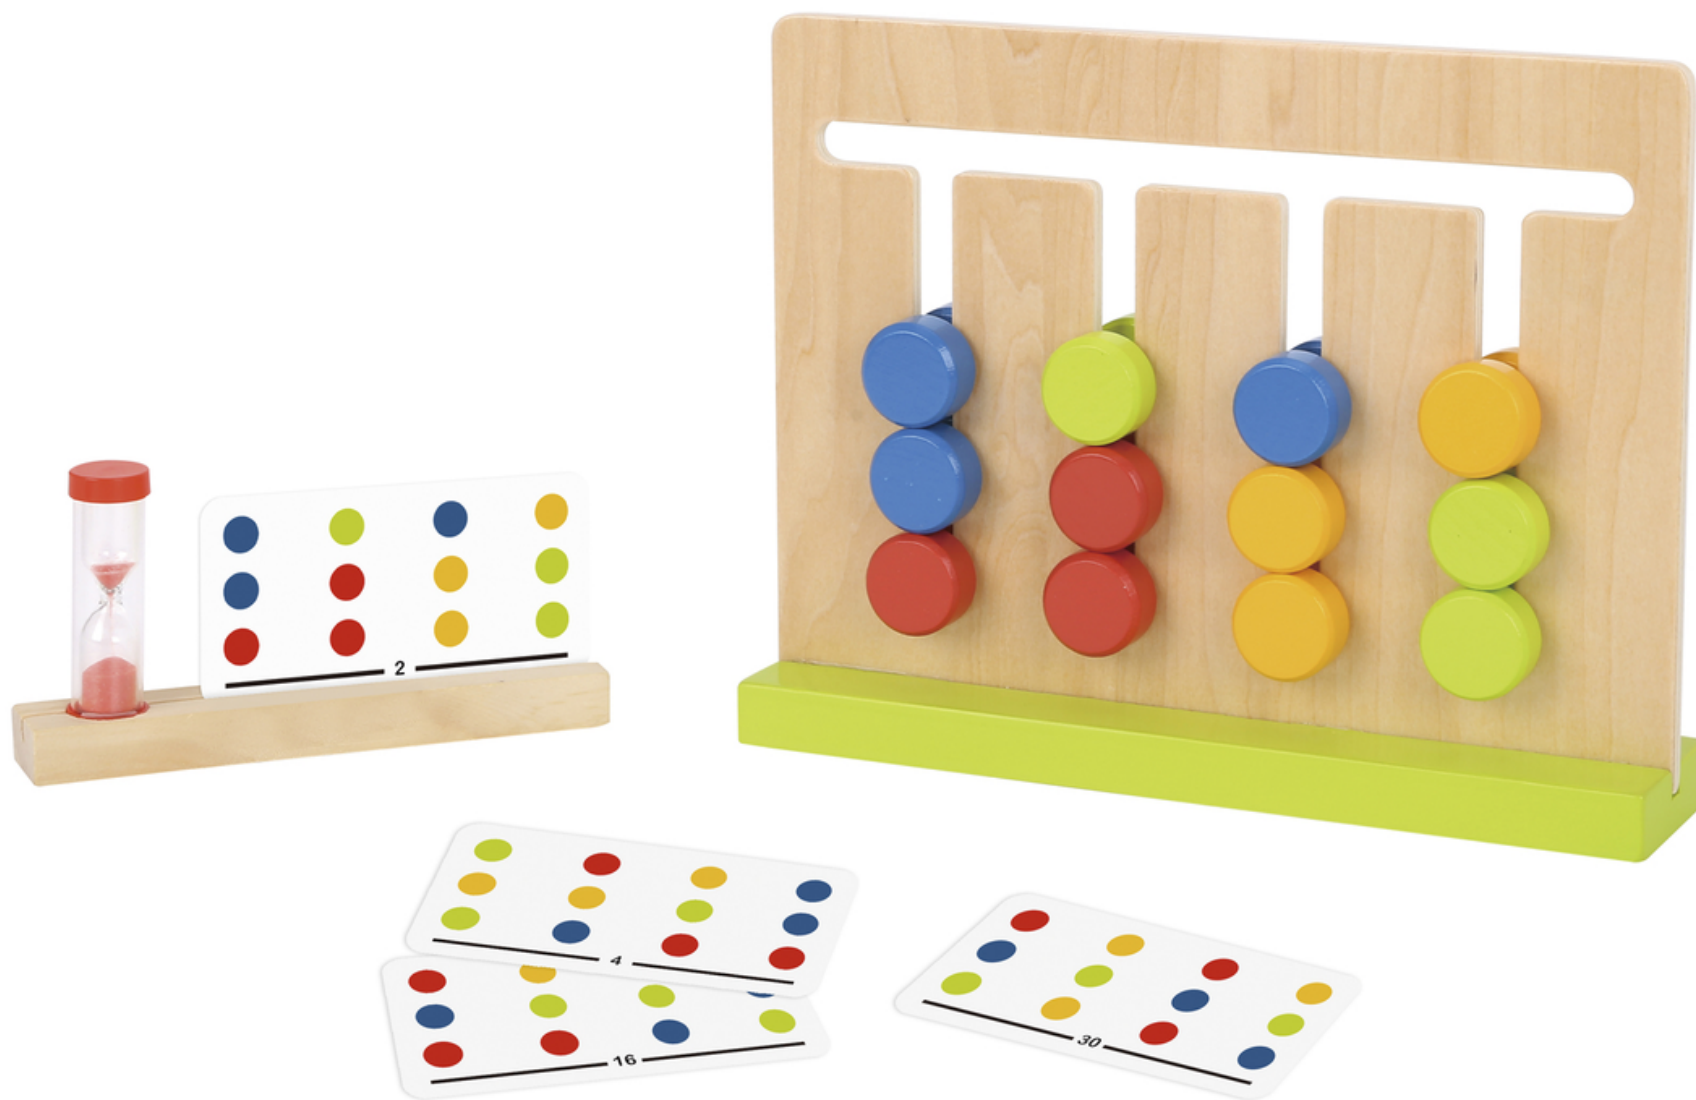

Q131

TO TF597 -Logic Game